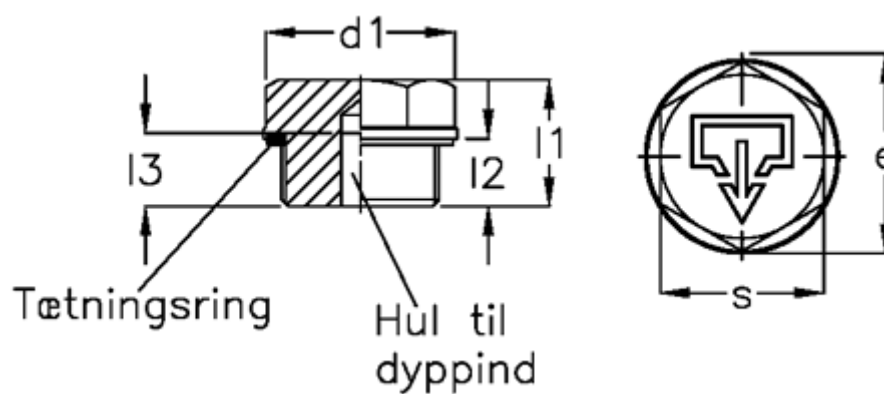

Article number: 20241528

Description: E+G
Threaded plug GN 741-40-G1-AS-1

Measures

$d1 = 40$
 $d2 = G1$
 $d4 = M5$
 $e = 37.0$
 $l1 = 19.5$
 $l2 = 11.0$
 $s = 32$